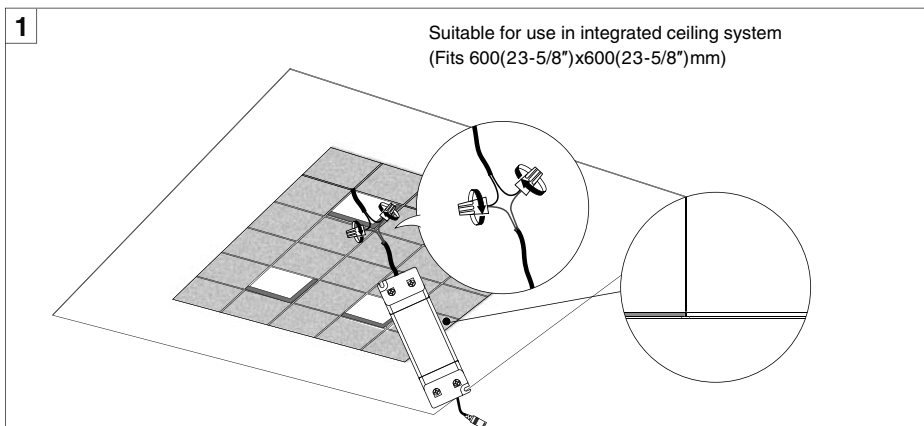

PROCA

INSTRUCTION MANUAL

SERIES: PROCA

Read these instructions completely and carefully.

ATTENTIONS

- Read the instruction carefully before installation, non-observance of this instruction may cause damage to the fixture or hurt to human body. The installation must be carried out by a qualified electrician in accordance with local or national codes.
- Cut off the power supply before installation and maintenance !
- Cut off the power supply before the electric wire connection for product first test.
- Regularly check the light source , the LED power supply, the cord and other accessories.
- If any part is damaged, the product should not be used.
- Keep this instruction manual handy for future use.
- The light source of these product are non-changeable light diodes(LED).
- Do not disassemble the product, as the light diode can cause damage to the eyes.
- The production is only for indoor and dry location.
- Use only with class 2 power supply

Dimensions: (mm/inch)

Specifications:

Model	Rated input	Power	Minimum Mounting Space (LXWXH)	Ta
PROCA-S620-1000	1A	34W	620X620X150mm (24-7/16"x24-7/16"x5-15/16")	-20°C~35°C

i Integrated ceiling installation: