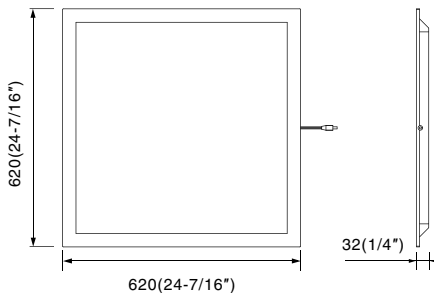

Dimensions: (mm/inch)

Specifications:

Model	Rated input	Power	Minimum Mounting Space (LXWXH)	Ta
PROCA-S620-1000	1A	34W	620X620X150mm (24-7/16"x24-7/16"x5-15/16")	-20°C~35°C

i Integrated ceiling installation: