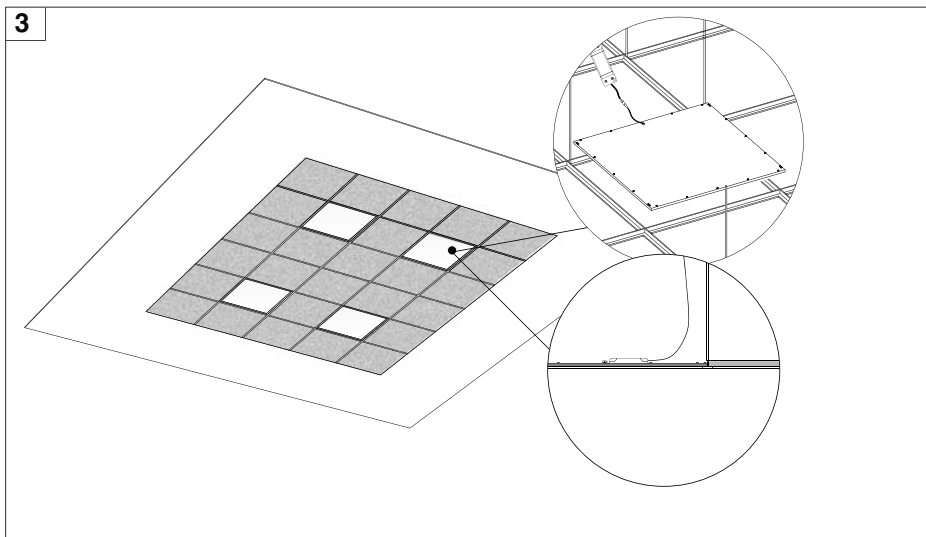

Dimensions: (mm/inch)

Specifications:

Model	Rated input	Power	Minimum Mounting Space (LXWXH)	Ta
PROCA-S620-1000	1A	34W	620X620X150mm (24-7/16"x24-7/16"x5-15/16")	-20°C~35°C

i Integrated ceiling installation: