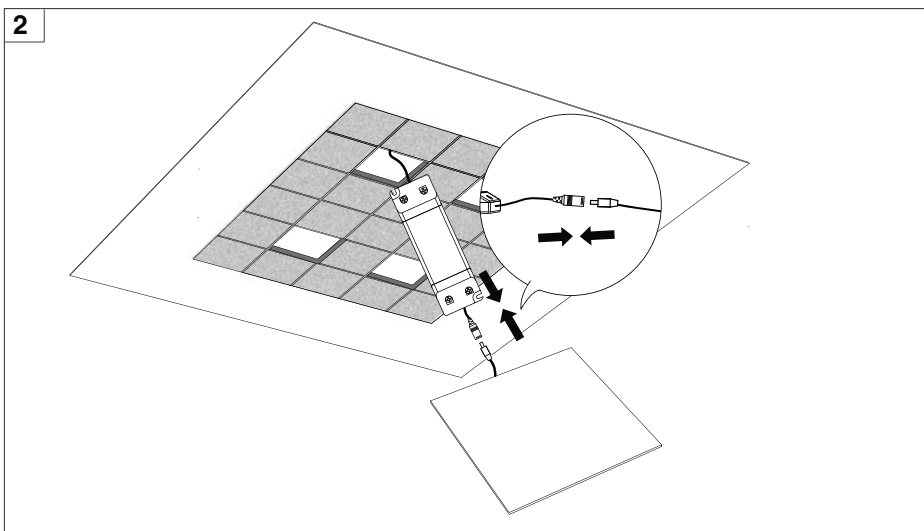

PROCA

INSTRUCTION MANUAL

SERIES: PROCA

Read these instructions completely and carefully.

ATTENTIONS

- Read the instruction carefully before installation, non-observance of this instruction may cause damage to the fixture or hurt to human body. The installation must be carried out by a qualified electrician in accordance with local or national codes.
- Cut off the power supply before installation and maintenance !
- Cut off the power supply before the electric wire connection for product first test.
- Regularly check the light source , the LED power supply, the cord and other accessories.
- If any part is damaged, the product should not be used.
- Keep this instruction manual handy for future use.
- The light source of these product are non-changeable light diodes(LED).
- Do not disassemble the product, as the light diode can cause damage to the eyes.
- The production is only for indoor and dry location.
- Use only with class 2 power supply

Dimensions: (mm/inch)

Specifications:

Model	Rated input	Power	Minimum Mounting Space (LXWXH)	Ta
PROCA-S620-1000	1A	34W	620X620X150mm (24-7/16"x24-7/16"x5-15/16")	-20°C~35°C

i Integrated ceiling installation: